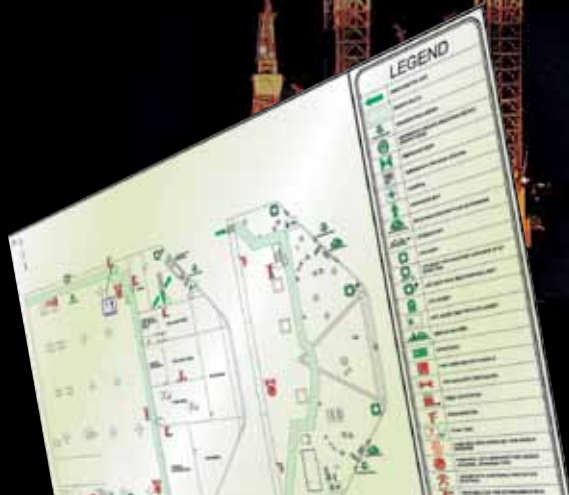

Evacuation plan on photoluminescent material. Please call our Sales Team for further details. For more emergency escape kits see page 12.

HILUME See the difference..... Ask our sales team for a test sample – call 01737 764764

	Size in mm	Prices				
		150x150	200x100	400x200	450x600	
	Size code	FF	GD	MG	NR	
2	Rigid Plastic	£11.42	£9.07	£24.78	£71.68	2
3	Self Adhesive Vinyl	£8.26	£6.98	£18.19	£58.41	3